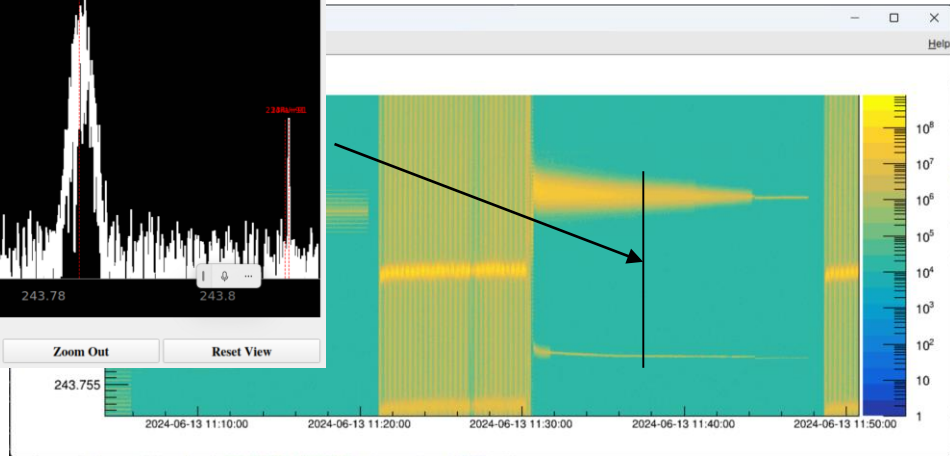

# Lifetime of beam

2024-06-13 11:00~ 06:13 11:50

Toggle Simulated Data

Save Selected Data

Zoom In

Zoom Out

Reset View

$^{234}\text{Np}+91$