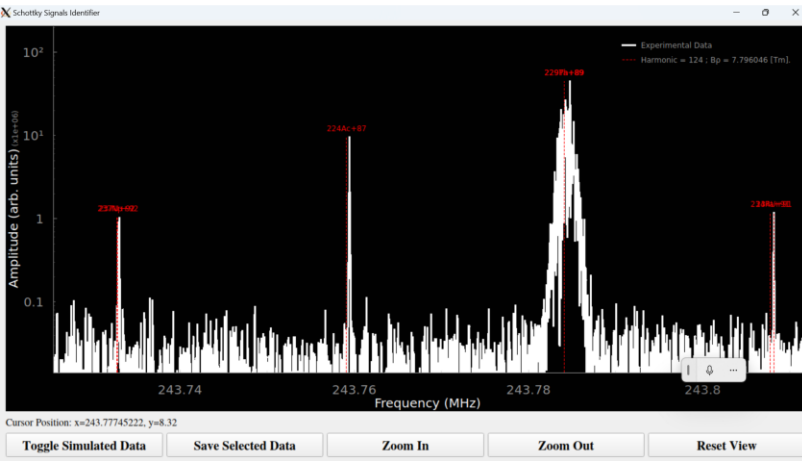

# Lifetime of beam

2024-06-13 11:00~ 06:13 11:50

Toggle Simulated Data

Save Selected Data

Zoom In

Zoom Out

Reset View

$^{234}\text{Np}+91$