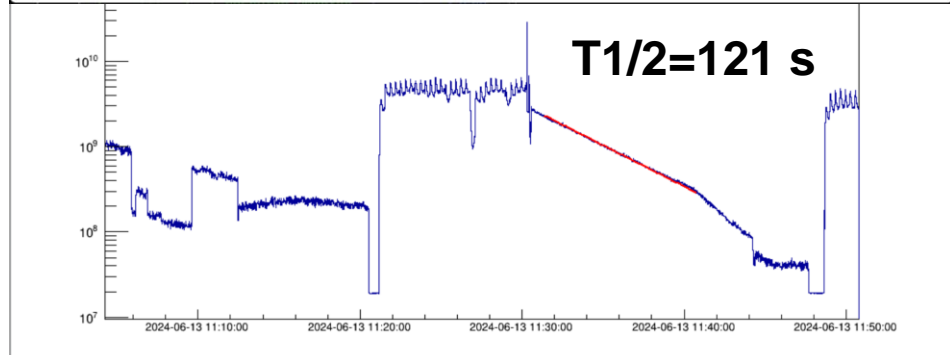

# Lifetime of beam

2024-06-13 11:00~ 06:13 11:50

Toggle Simulated Data

Save Selected Data

Zoom In

Zoom Out

Reset View

$^{234}\text{Np}+91$