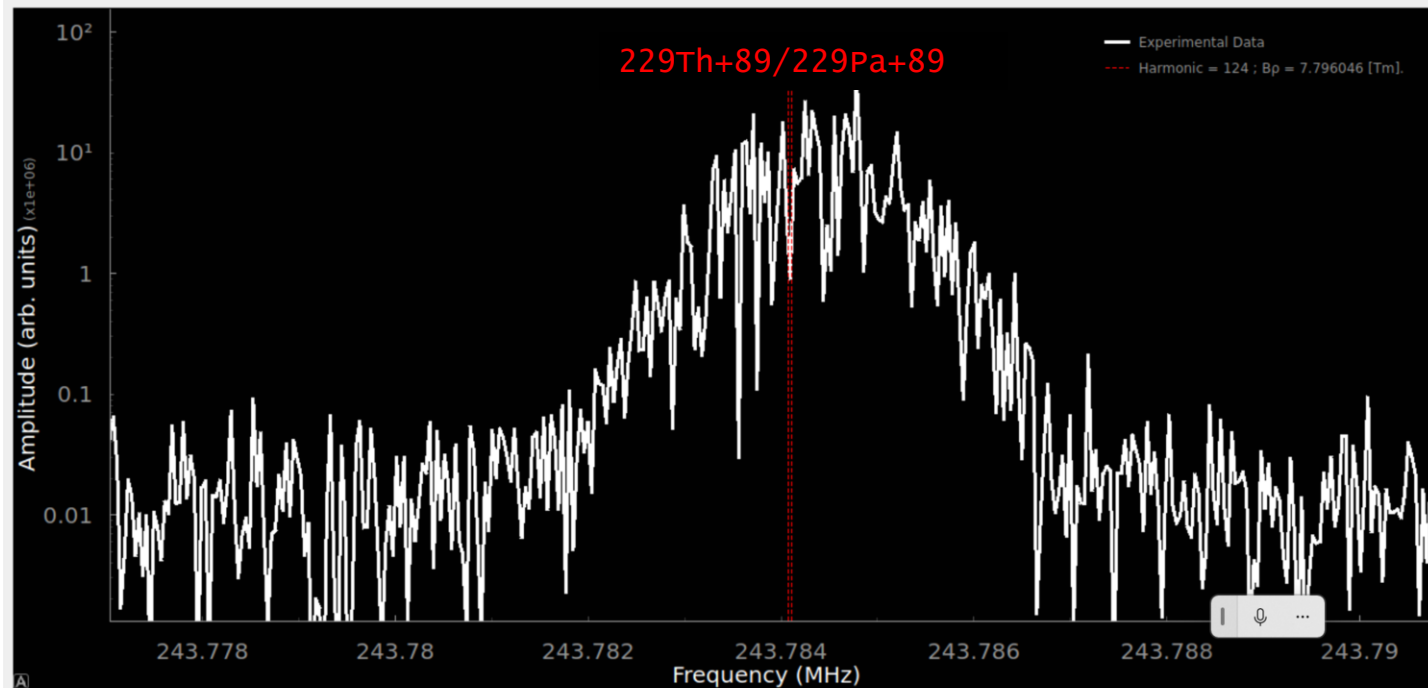

# Lifetime of beam

2024-06-13 11:00~ 06:13 11:50

Toggle Simulated Data

Save Selected Data

Zoom In

Zoom Out

Reset View

$^{234}\text{Np}+91$