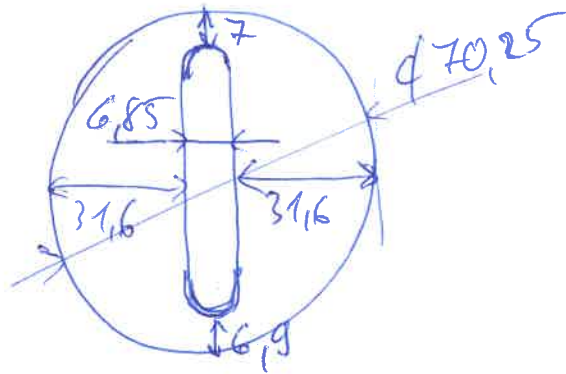

350

gray holder:

collimator:

X target

protector