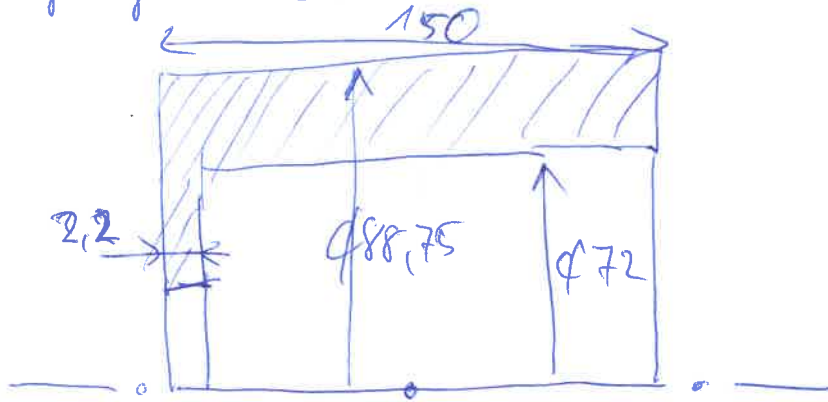

350

gray holder:

collimator:

X target

protector